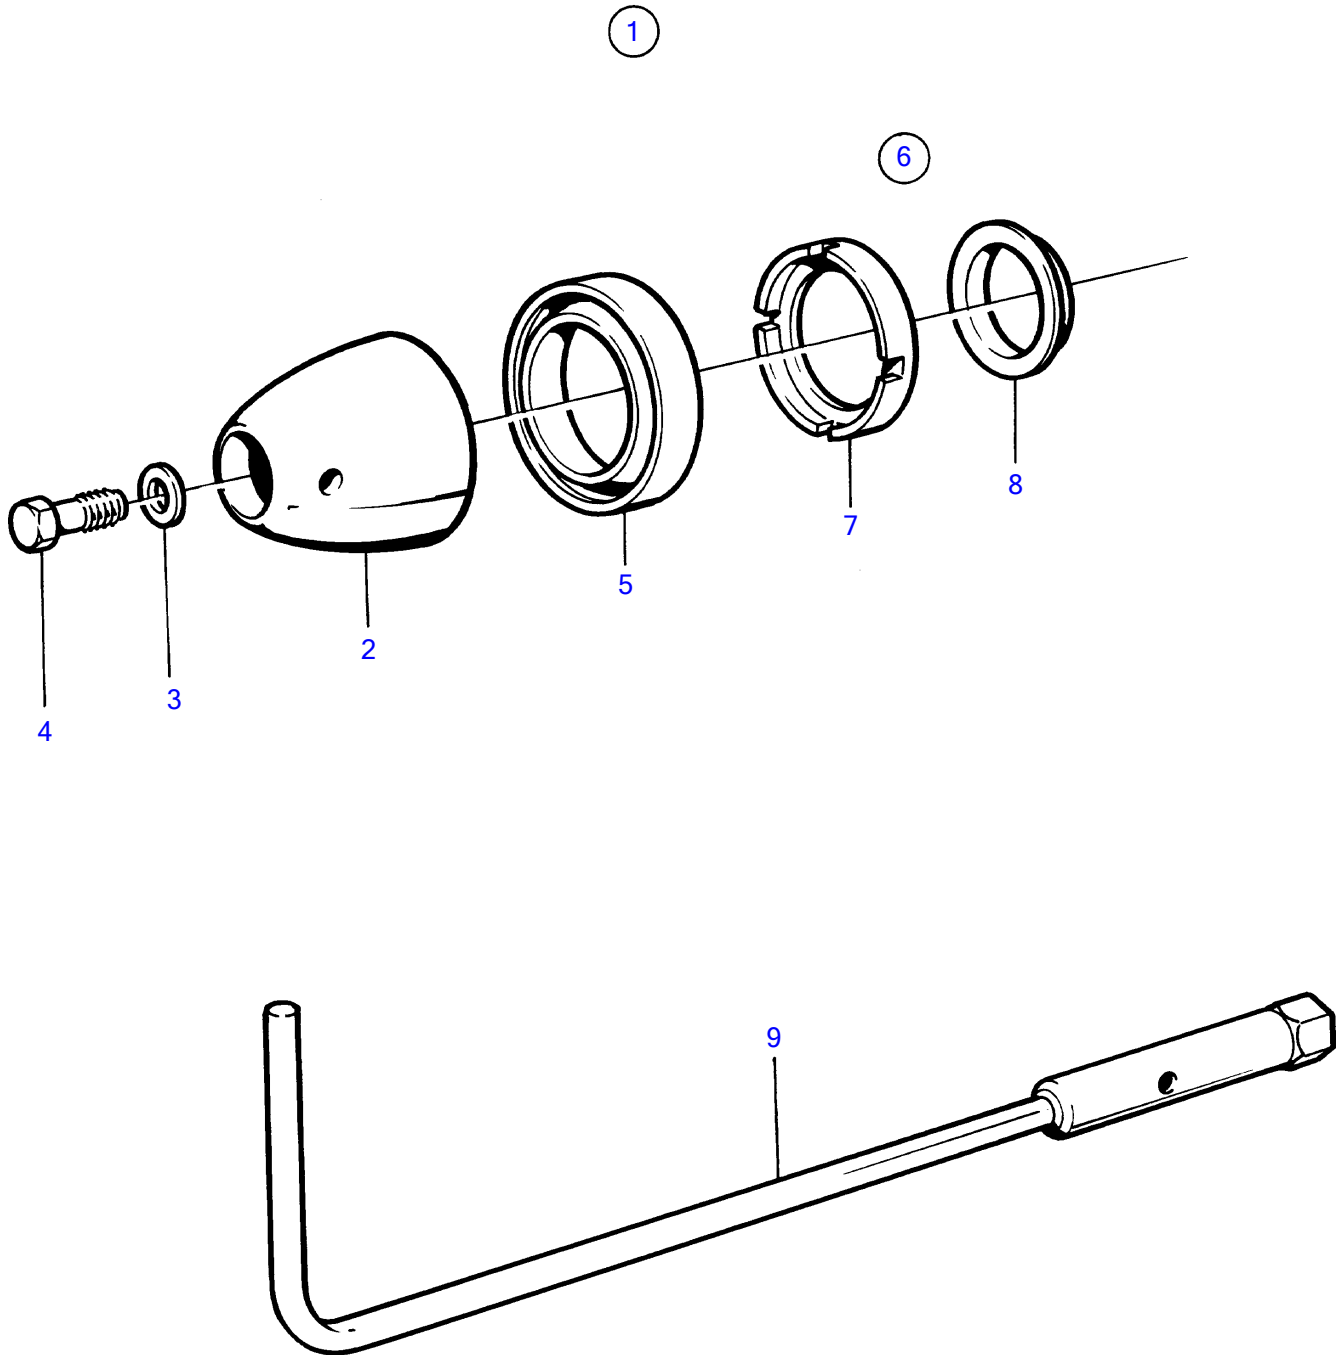

AD41D, D41D, TAM41D, TMD41D

AD41D, D41D, TAMD41D, TMD41D

REF	PART NO.	QTY	DESCRIPTION	NOTES
1	854666	1	Propeller cone kit	Repl by 872614
2		1	• Spinner	Black
3	941670	1	• Washer	
4	852216	1	• Lock screw	
5	853676	1	• Spacer ring	
6	854667	1	• Spare parts kit	
7	854294	1	• • Plastic washer	
8		1	• • • Washer	
9	854669	1	Tool kit	